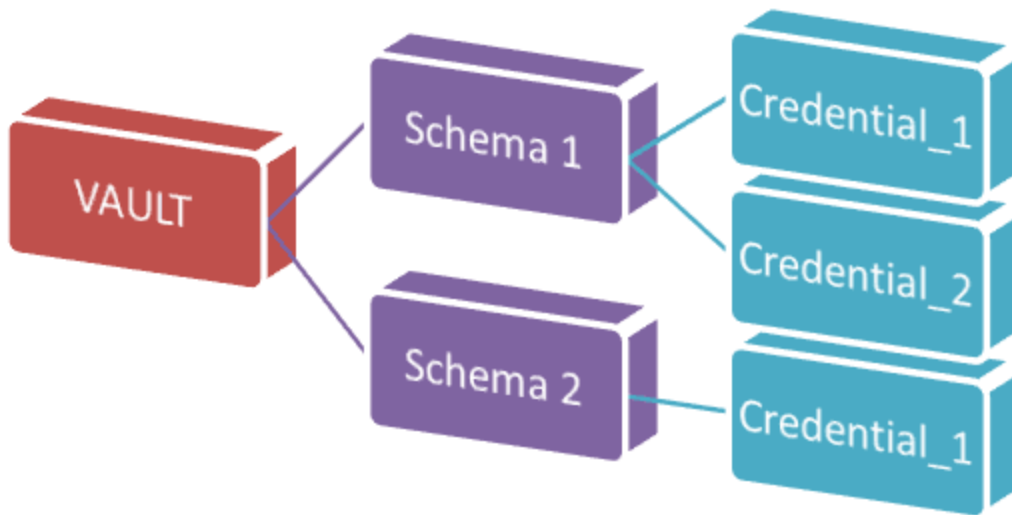

Windows Vault

© 2012 Passcape Software
Passcape Software

1. 3
2. What is Windows Vault 3
3. 4

1

, **Windows Vault**
Windows 7,

Vault? Windows Vault

2

What is Windows Vault

Windows Vault

Vault,

Vault (

Windows.

Credential Manager,
Windows

Vault). Vault

-
-
-
-

Vault

Vault -

- **Policy.vpol** -

Vault.

DPAPI,
Windows 8.

- **<GUID>.vsch** - Vault, ,
- **<GUID>.vcrd** - Vault, , , , AES, policy.vpol (.), Vault: Vault

<USER_APP_DATA>\Microsoft\Vault\<GUID>
<USER_LOCAL_APP_DATA>\Microsoft\Vault\<GUID>
:\Users\Helen\AppData\Roaming\Microsoft\Vault\4BF4C442-9B8A-41A0-B380-DD4A704DDB28
:\Users\John\AppData\Local\Microsoft\Vault\18289F5D-9783-43EC-A50D-52DA022B046E