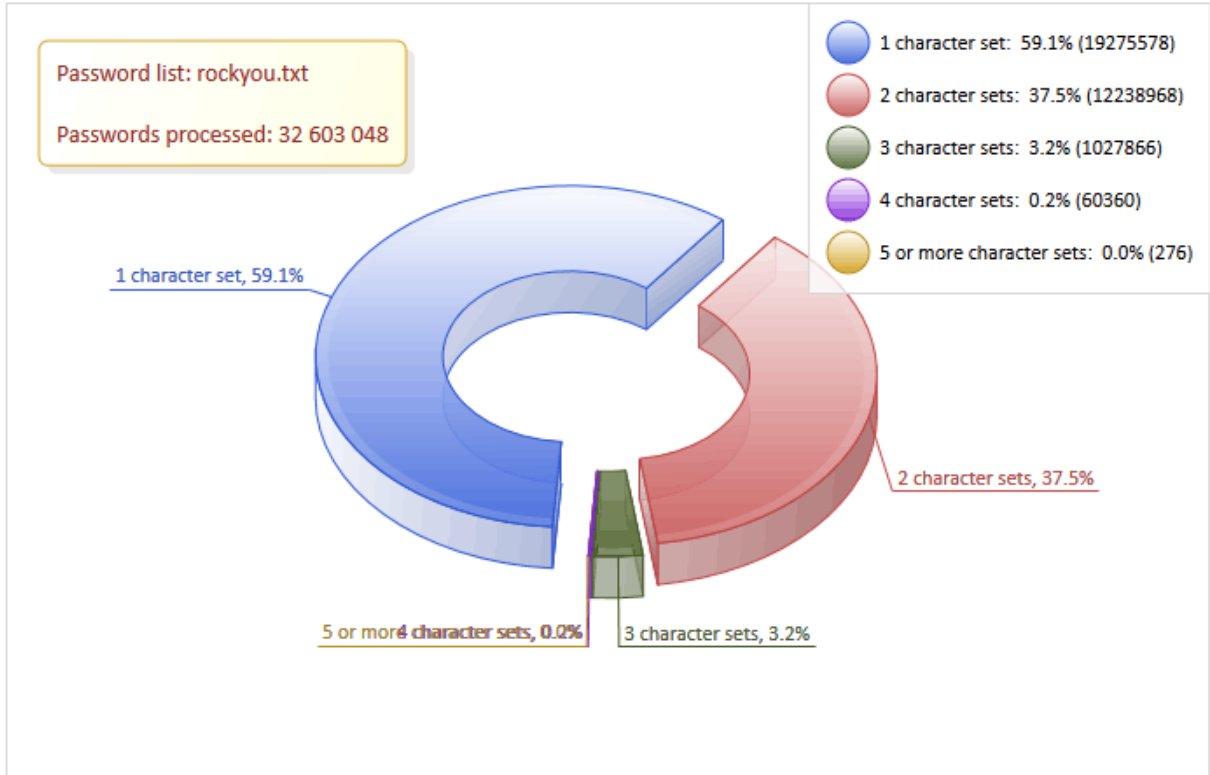

10

32

- password, monkey
-
-
-
- : abc123, qwerty,
- : iloveyou, hateu, lovely,
- ihatemyboss, ILoveJohn.

1.3

1.4

Character set diversity (all passwords)

1.5

41% , (, , (16%),
(1,5%) , .