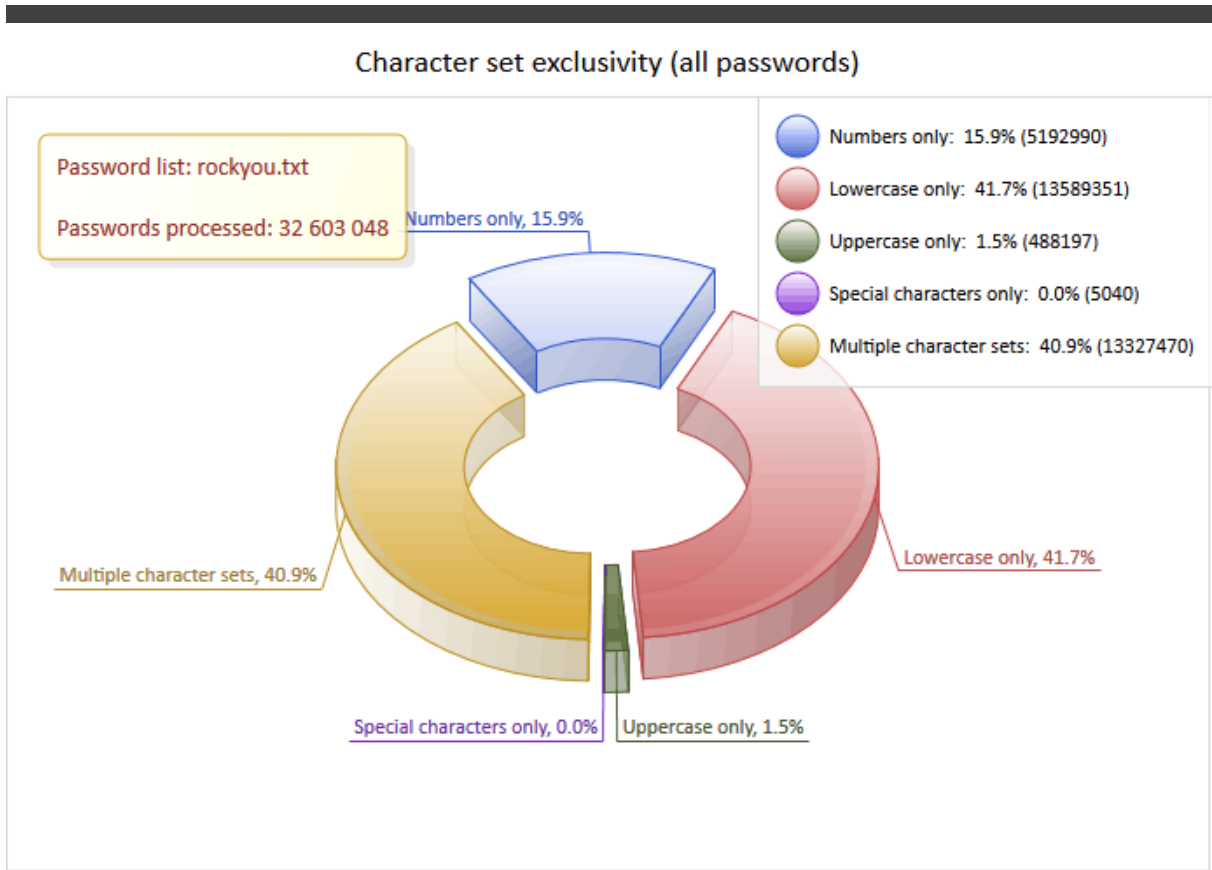

10

32

- password, monkey
-
-
-
- : abc123, qwerty,
- : iloveyou, hateu, lovely,
- ihatemyboss, ILoveJohn.

1.3

1.4

Character set diversity (all passwords)

1.5

41% , (, , (16%),
(1,5%) , .