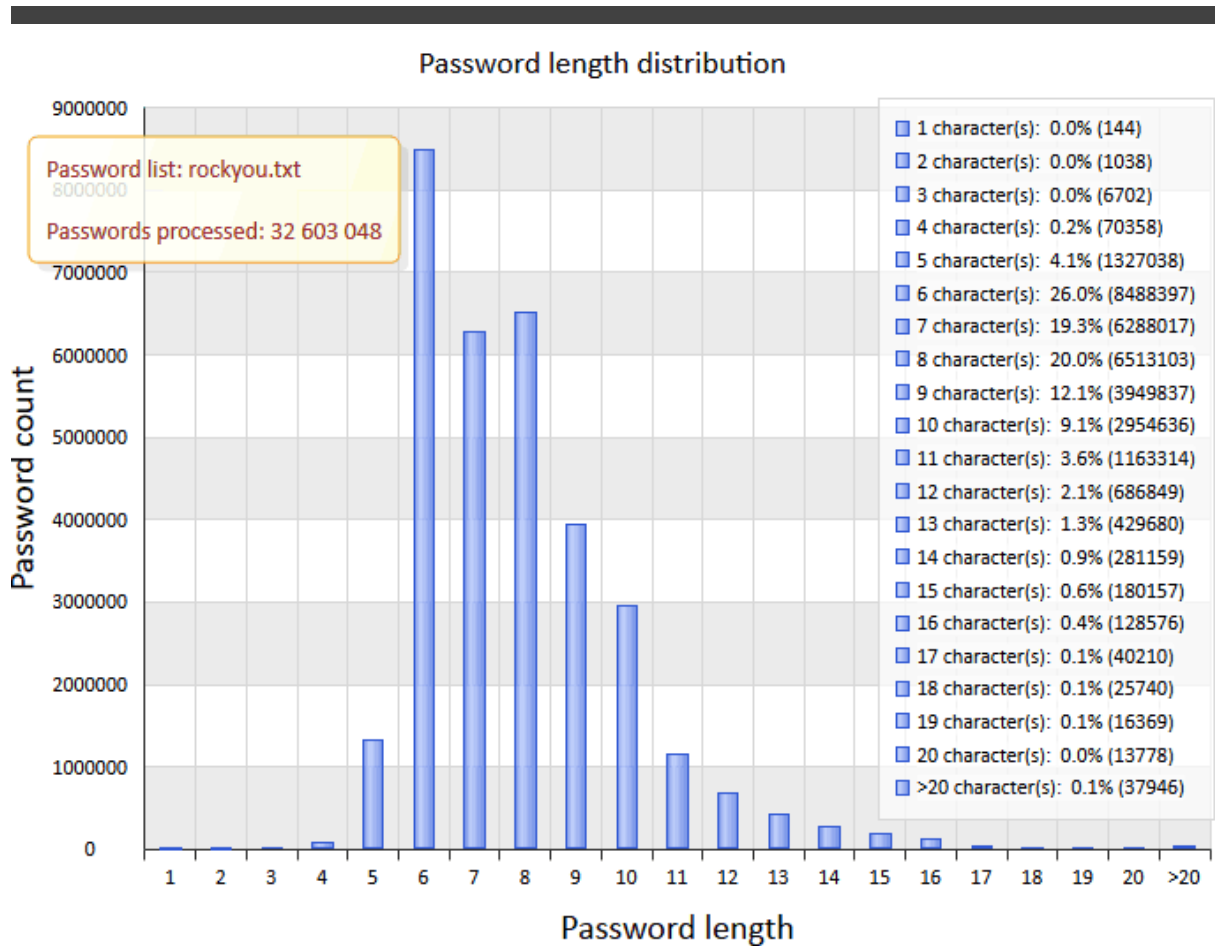

- password, monkey
- •
- •
- •
- : abc123, qwerty,
- : iloveyou, hateu, lovely,
- ihatemyboss, ILoveJohn.

1.3