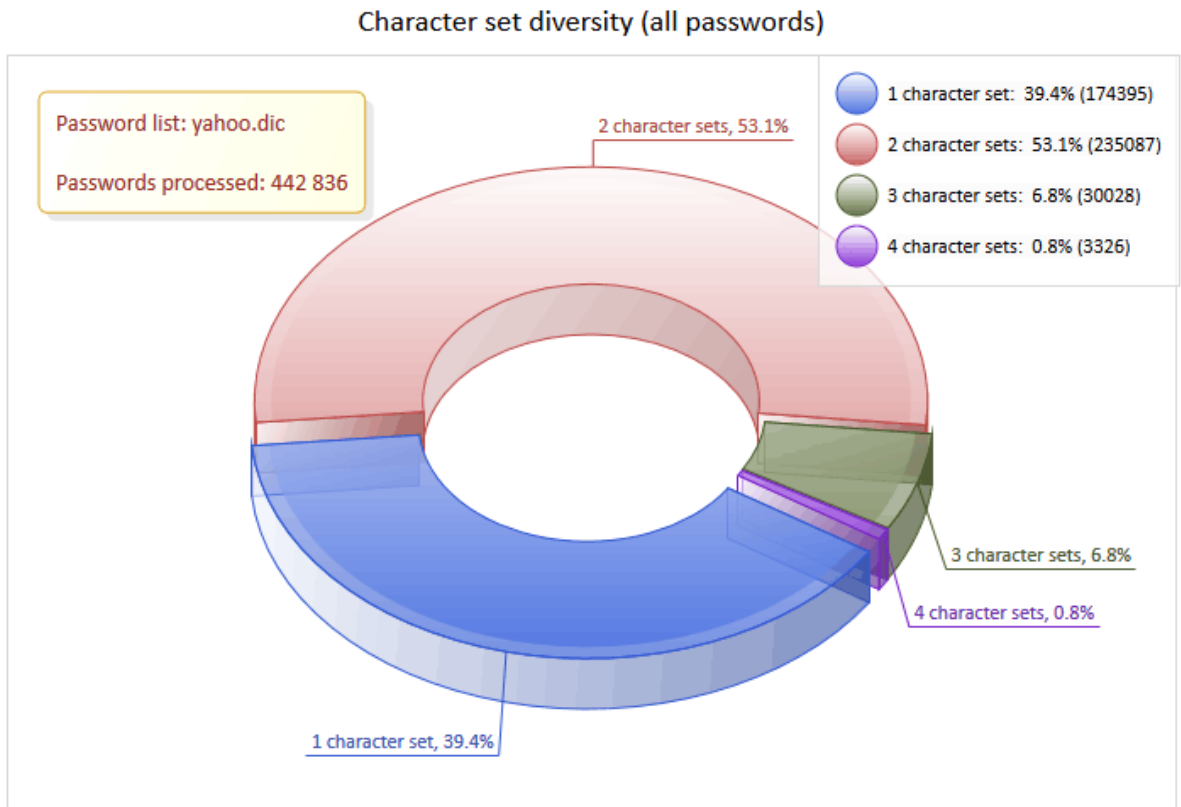

1.5

39,4%

5,9%

53,1%

7,6%