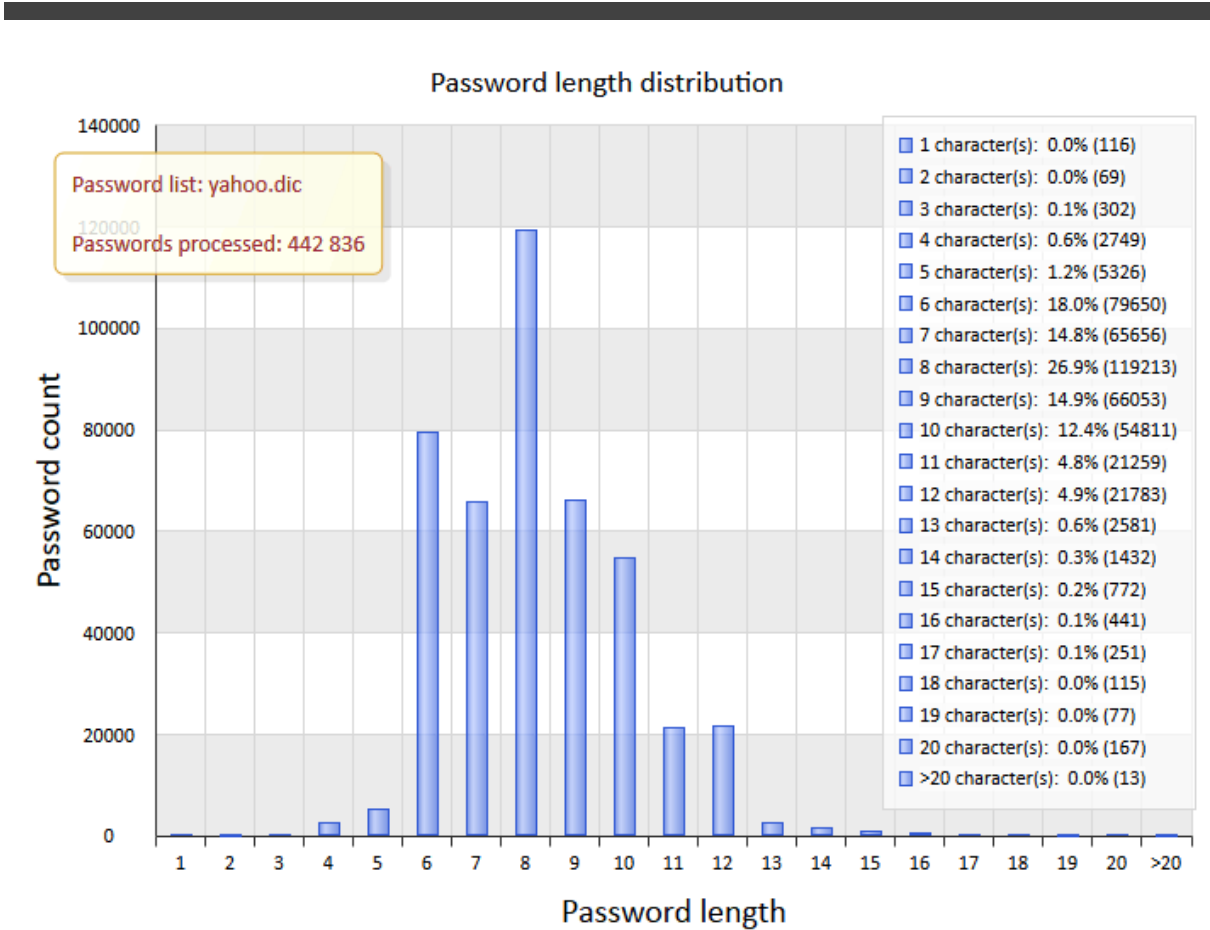

1%, , 10
1%.

1.3

Password uniqueness (all passwords)

30%

1.4

6 - 10

87%

Rockyou (86,5%).