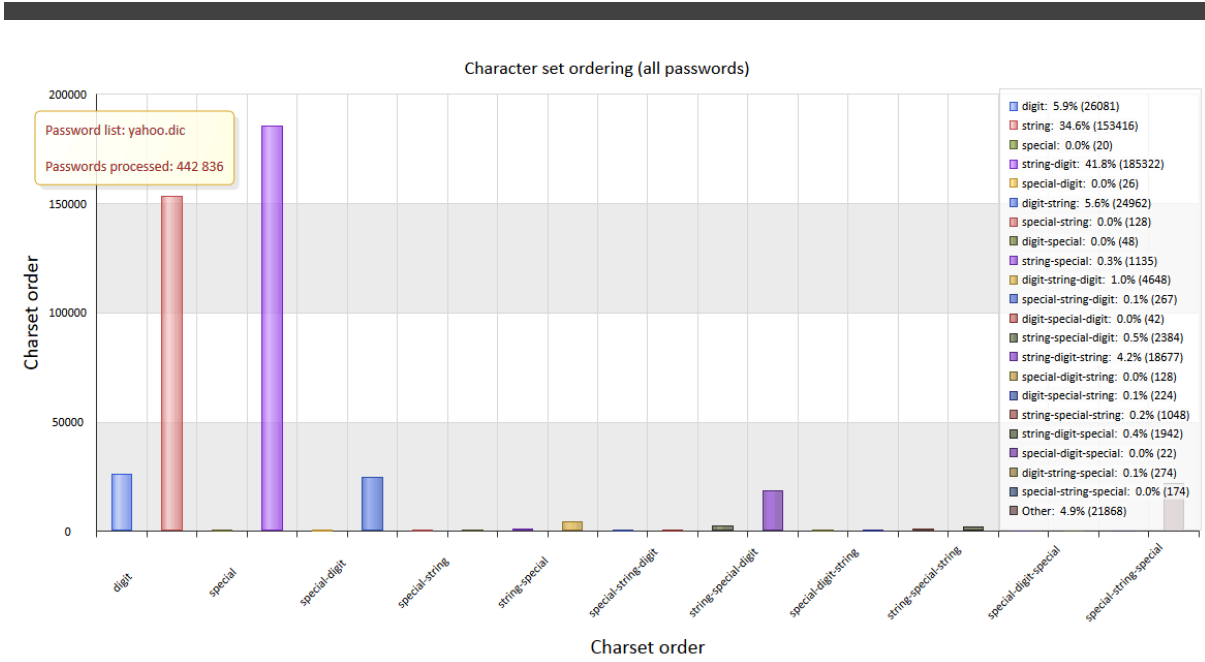

1.5

39,4%

5,9%

53,1%

7,6%

1.6

Character set exclusivity (all passwords)

1.7

1.8

U -
L -

D -
S -
O -

20 :

LLLLLL
LLLLLLLLL
LLLLLLLLL
LLLLLLDD
LLLLLLLLL
LLLLLLLLLLDD
DDDDDD
LLLLLLLLL
LLLLLLLLLLL
LLLLLLLLDD
LLLLDDDD
LLLLLD
LLLLLLD
LLLLLLDD
LLLLLD
LLLLLLDD
LLLLLLLLL
LLLLLLDDDD
LLLLLD
LLLLDDDD